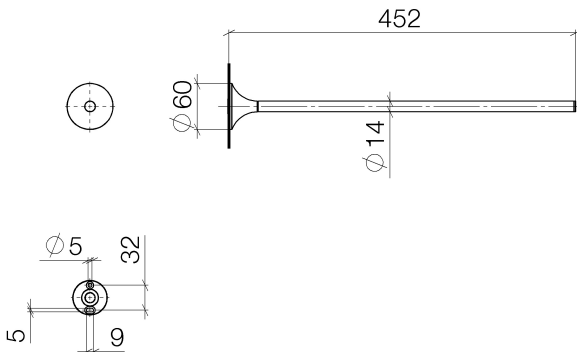

Bathtub - VAIA
Towel bar single-arm fixed - polished chrome
Article number: 83 211 809-00

- Flange diameter 2-3/8"
- 17-3/4" Projection

polished chrome

Dimensional drawing

All dimensions in mm / inch = mm x 0,0394

Bathtub - VAIA

Towel bar single-arm fixed - polished chrome

Article number: 83 211 809-00

Bathtub - VAIA
Towel bar single-arm fixed - polished chrome
Article number: 83 211 809-00

Other surface finishes

platinum matte
83 211 809-06